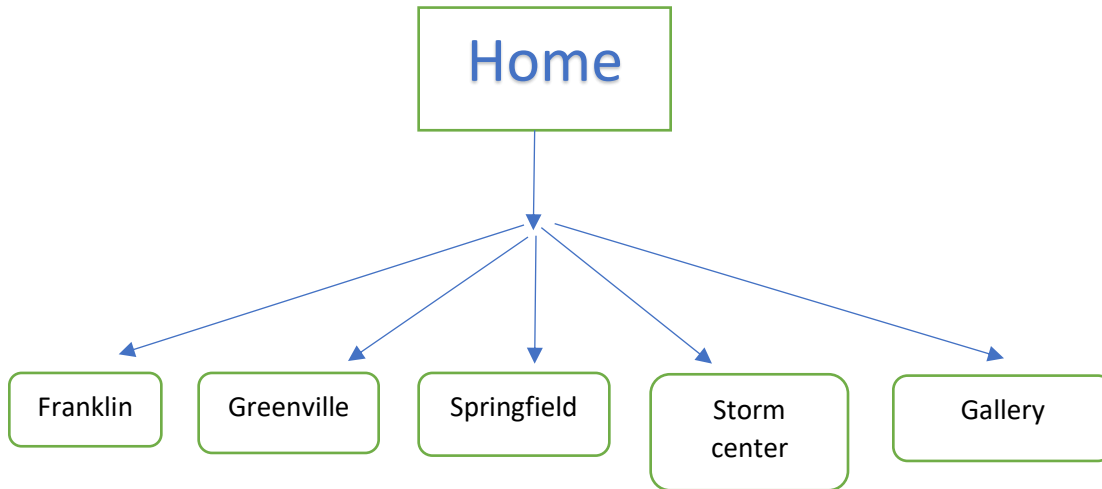

SITE MAP

This is a basic description of structure of the BlueSky page.

COLOR SCHEME

Describes the background, text, links, accent(s), highlights, and logos of the **BlueSky** web.

Primary color: #fff #000 green gray lightblue

TYPOGRAPHY

Describes the fonts, font sizes, styles, and line height used in BlueSky web site.

Table shows user the color, size, and font used in each of the areas of the page template.

	Font	Size	Color
Default Paragraph Text	sans-serif		#000
Heading Level 1 (h1)	sans-serif	16px	#fff
Heading Level 2 (h2)	sans-serif	1em	#000
Heading Level 3 (h3)	sans-serif	.8em	green